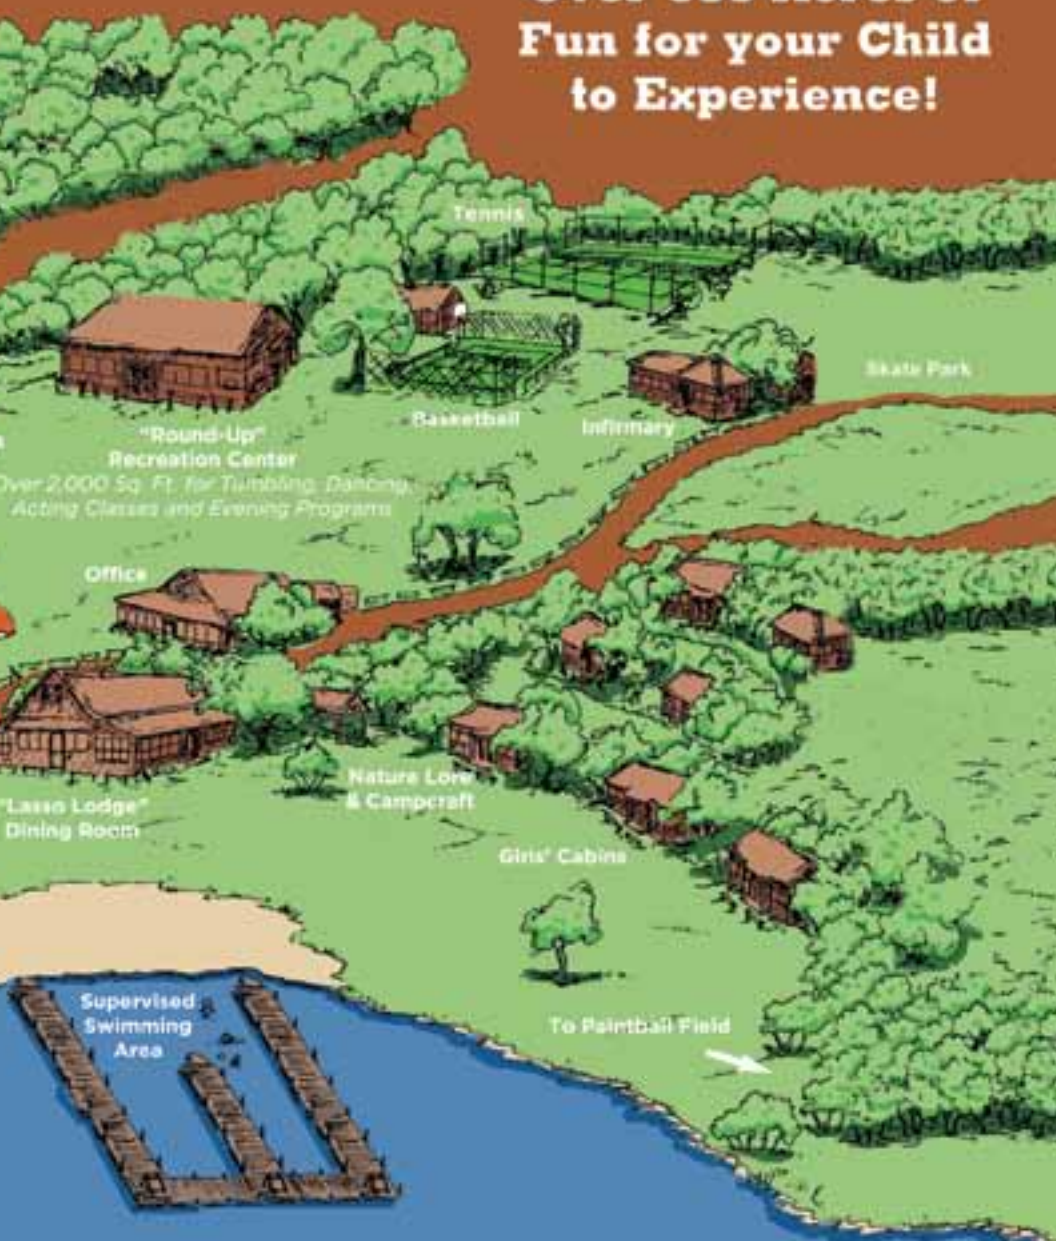

# CELEBRATING OVER 60 YEARS! CIRCLE F DUDE RANCH CAMP

**60th continuous year of operation in Florida**

- Summer camp for kids ages 6-18
- Safe, Secure, Wholesome
- Keeps your kids close to home
- Exciting and nurturing activities
- Provides a creative environment for growth
- Play with purpose
- Dedicated and passionate team of leadership & counselors

# MAKE A SPLASH

Our 42-acre, spring-fed lake is one of the most popular spots for campers. Safety is always emphasized and life jackets are mandatory. Our lifeguards are Red Cross certified for water safety as well as CPR. On the lake, campers can:

- ☉ Swim in our State-tested and State-approved, clear, sand-bottom lake.
- ☉ Let our blob launch you to new heights.
- ☉ Enjoy sailing around the lake and exploring its coves.
- ☉ Experience the thrills and spills of the banana boat.
- ☉ Paddle canoes and “fun-oo’s”.
- ☉ Enjoy our 17’ Summit slide.
- ☉ Have a blast on the Wibit.
- ☉ Fish for bream and bass in our well-stocked lake,  
**but remember to bring our own equipment.**

# CLE F DUDE RANCH

**Over 500 Acres of  
Fun for your Child  
to Experience!**